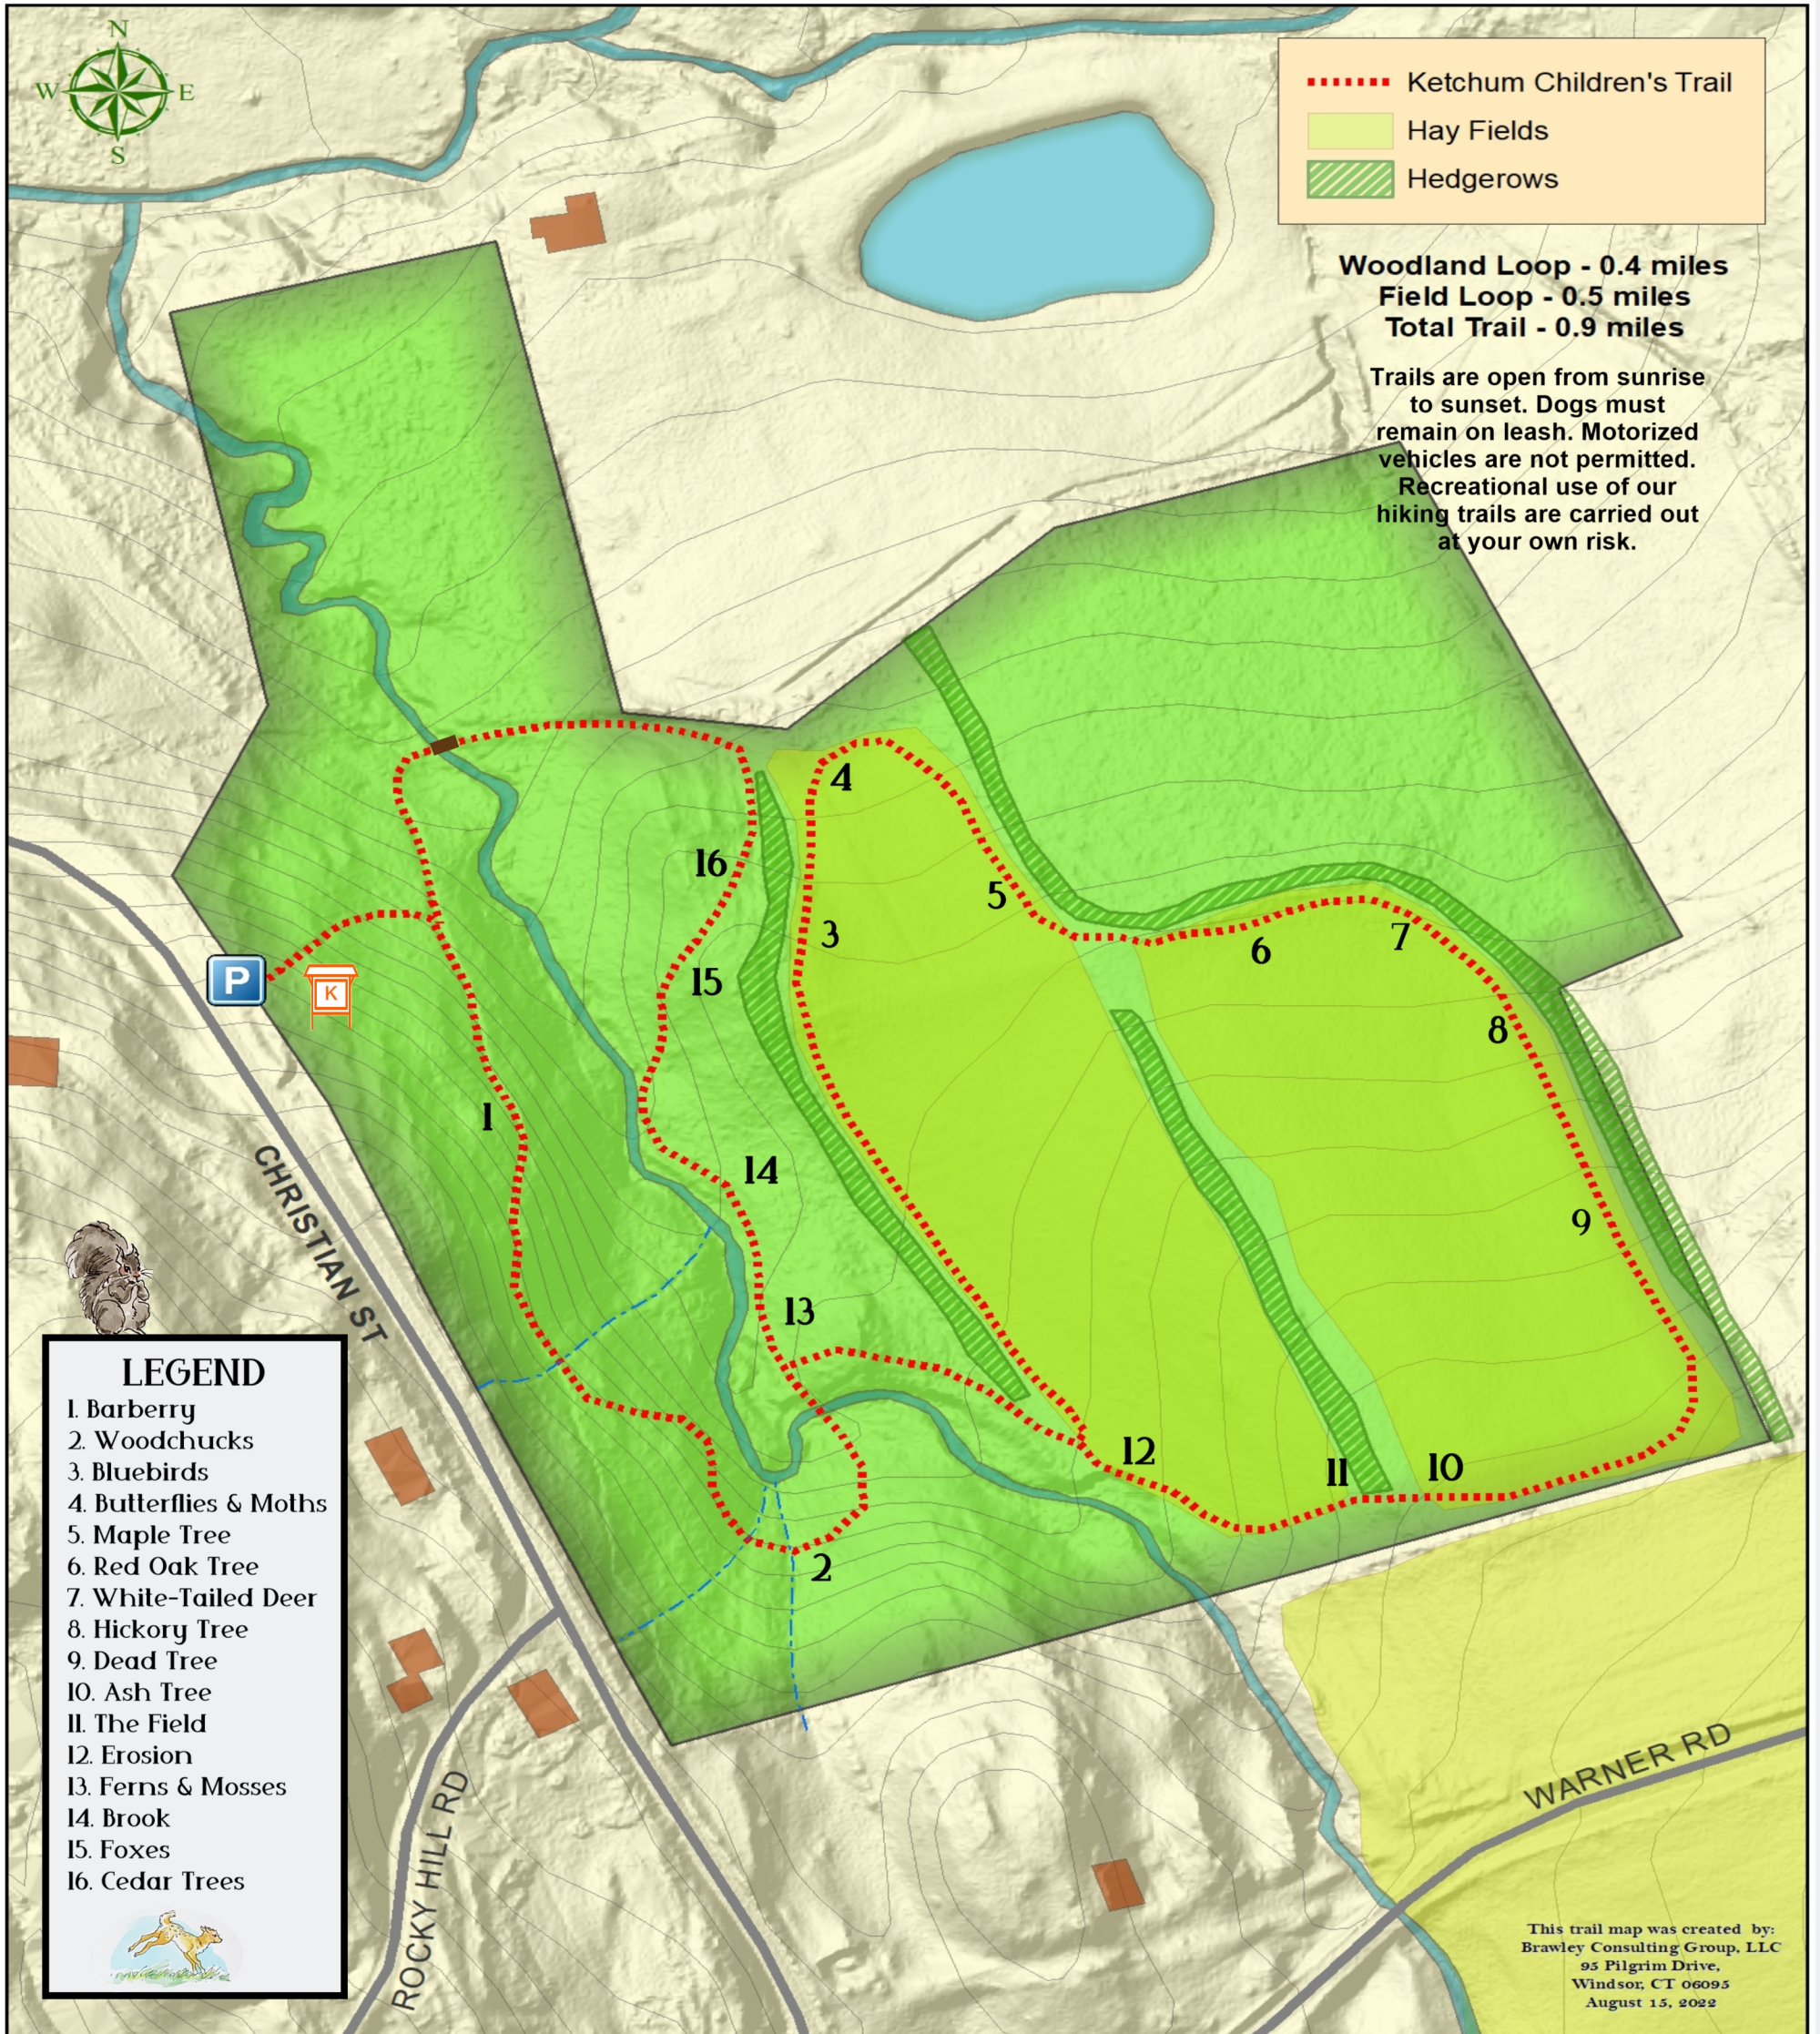

Ketchum Children's Trail

Le Vaillant Wildlife Preserve

Christian St., Bridgewater, CT 06752

Bridgewater Land Trust - P.O. Box 8 - Bridgewater, CT 06752 - www.bridgewaterlandtrust.org

LEGEND

1. Barberry
2. Woodchucks
3. Bluebirds
4. Butterflies & Moths
5. Maple Tree
6. Red Oak Tree
7. White-Tailed Deer
8. Hickory Tree
9. Dead Tree
10. Ash Tree
11. The Field
12. Erosion
13. Ferns & Mosses
14. Brook
15. Foxes
16. Cedar Trees

This trail map was created by:
 Brawley Consulting Group, LLC
 95 Pilgrim Drive,
 Windsor, CT 06095
 August 15, 2022